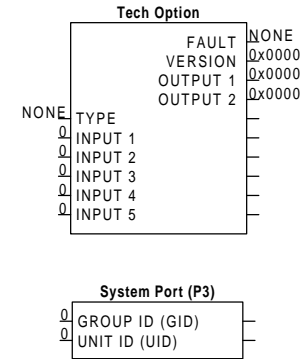

Configuration for version 1.x 690+.

Important! Configurations display configurable connections and parameters only.	DWN			SIZE A	DWG. NO.
	CHK			ISSUE	1
	APP		D:\CELITE\New_4.690	SCALE	SHEET

Motor Control

Sequencing and Reference

Communications

Configuration for version 1.x 690+.

Important! Configurations display configurable connections and parameters only.	DWN			SIZE	AWG. NO.
	CHK		D:\CELITE\New_4.690	ISSUE	1
	APP			SCALE	SHEET 3 OF 6

Setpoint Functions

Trips

Hoist/Lift

Configuration for version 1.x 690+.

Important! Configurations display configurable connections and parameters only.	DWN		SIZE A	DWG. NO.
	CHK		D:\CELITE\New_4.690	
	APP		ISSUE 1	SCALE
			SHEET	4 OF 6