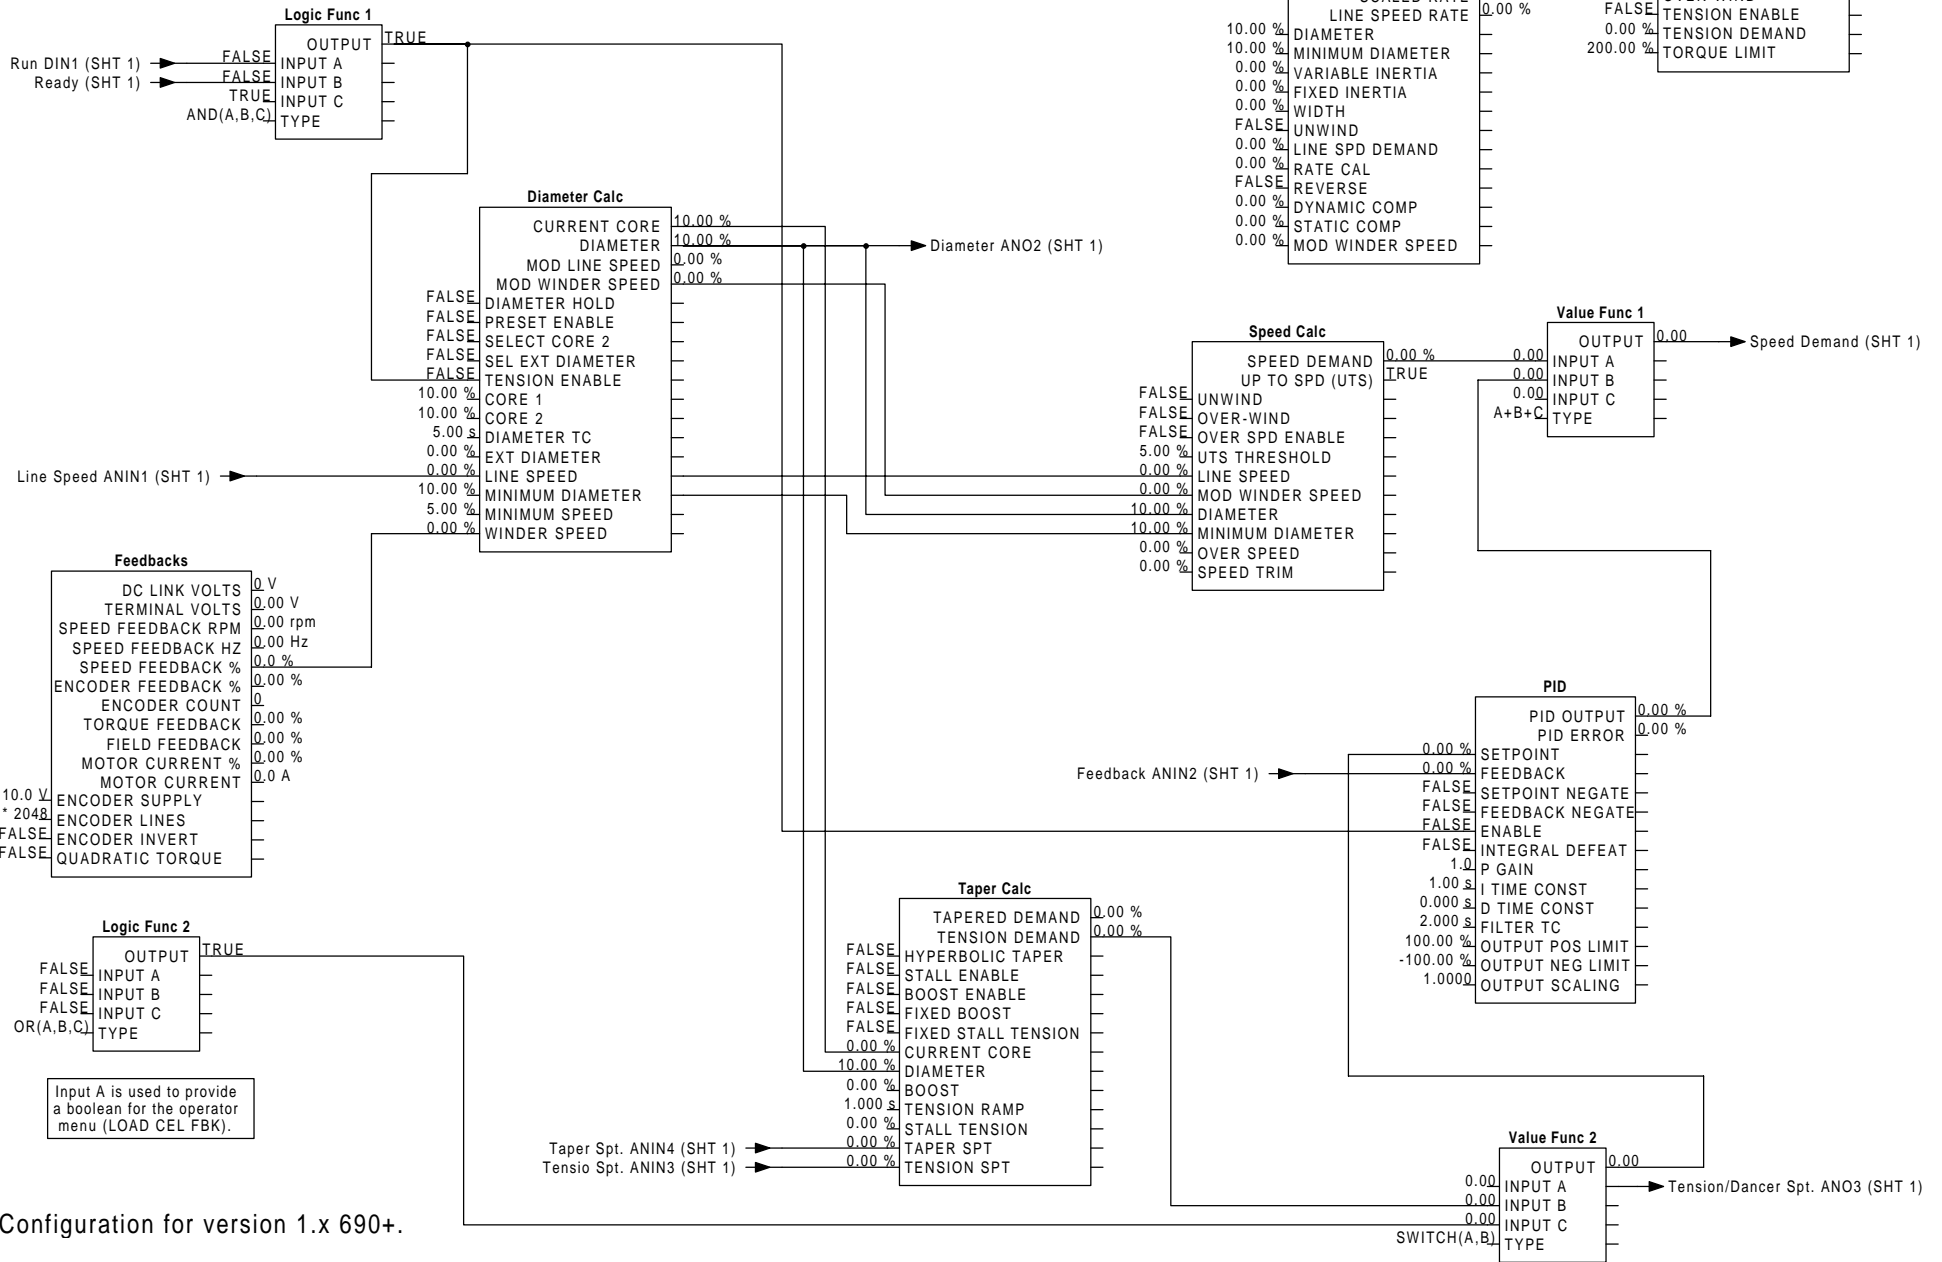

Sequencing and Reference

Communications

Configuration for version 1.x 690+.

Important! Configurations display configurable connections and parameters only.	DWN			SIZE	AWG. NO.
	CHK		D:\CELITE\New_4.690	ISSUE	1
	APP			SCALE	SHEET 3 OF 6

Setpoint Functions

Trips

Hoist/Lift

Configuration for version 1.x 690+.

Important! Configurations display configurable connections and parameters only.	DWN		SIZE A	DWG. NO.
	CHK		D:\CELITE\New_4.690	
	APP		ISSUE 1	SCALE
			SHEET	4 OF 6

Speed Programmed Winder (SPW)

Important!
Configurations display configurable connections and parameters only.

DWN			SIZE	DWG. NO.
CHK		D:\CELITE\New_4.690	ISSUE	1
APP			SCALE	SHEET 5 OF 6

Miscellaneous

Configuration for version 1.x 690+.

Important! Configurations display configurable connections and parameters only.	DWN		SIZE A	DWG. NO.
	CHK		D:\CELITE\New_4.690	
	APP		ISSUE 1	SCALE
			SHEET	6 OF 6