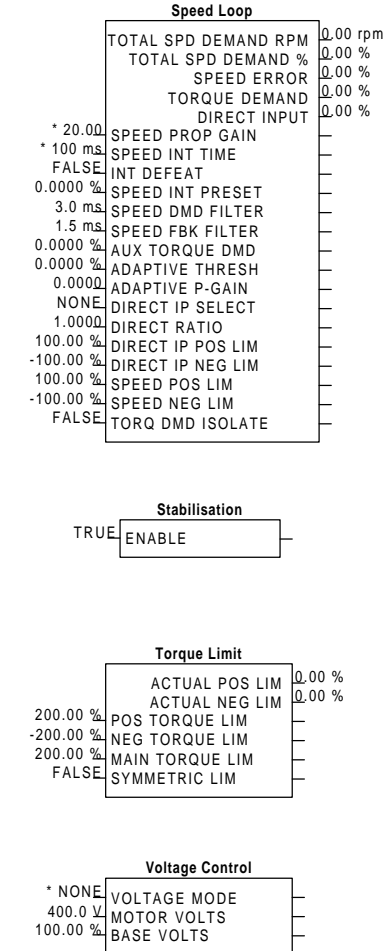

Configuration for version 1.x 690+.

Important! Configurations display configurable connections and parameters only.	DWN		SIZE	DWG. NO.
	CHK		D:\ICELITE\New_4.690	
	APP		ISSUE	1
			SCALE	SHEET 1 OF 6

Menus

Configuration for version 1.x 690+.

Important! Configurations display configurable connections and parameters only.	DWN			SIZE A	DWG. NO.
	CHK			ISSUE	1
	APP		D:\CELITE\New_4.690	SCALE	SHEET

Motor Control

Sequencing and Reference

Communications

Configuration for version 1.x 690+.

Important! Configurations display configurable connections and parameters only.	DWN			SIZE	AWG. NO.
	CHK		D:\CELITE\New_4.690	ISSUE	1
	APP			SCALE	SHEET 3 OF 6

Speed Programmed Winder (SPW)

Important!
Configurations display configurable connections and parameters only.

DWN			SIZE	DWG. NO.
CHK		D:\CELITE\New_4.690	ISSUE	1
APP			SCALE	SHEET 5 OF 6

Miscellaneous

Configuration for version 1.x 690+.