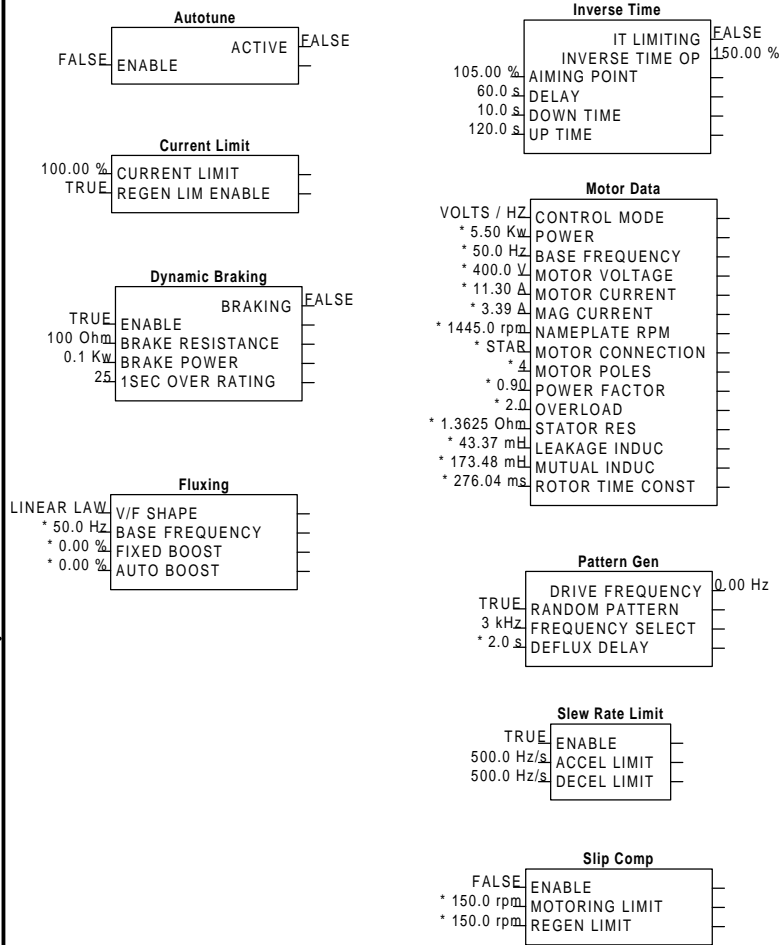

Configuration for version 1.x 690+.

Important! Configurations display configurable connections and parameters only.	DWN		SIZE	DWG. NO.
	CHK		D:\ICELITE\New_4.690	
	APP		ISSUE	1
			SCALE	SHEET 1 OF 6

Menus

Configuration for version 1.x 690+.

Important! Configurations display configurable connections and parameters only.	DWN			SIZE A	DWG. NO.
	CHK			ISSUE	1
	APP		D:\CELITE\New_4.690	SCALE	SHEET

Motor Control