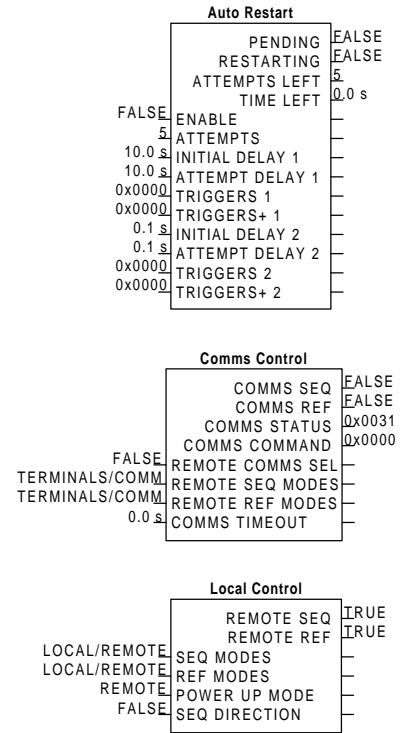

Configuration for version 1.x 690+.

Important! Configurations display configurable connections and parameters only.	DWN		SIZE	DWG. NO.
	CHK		D:\ICELITE\New_4.690	
	APP		ISSUE	1
			SCALE	SHEET 1 OF 6

Menus

Configuration for version 1.x 690+.

Important! Configurations display configurable connections and parameters only.	DWN			SIZE A	DWG. NO.
	CHK			ISSUE	1
	APP		D:\CELITE\New_4.690	SCALE	SHEET

Motor Control

Sequencing and Reference

Communications

Configuration for version 1.x 690+.

Important! Configurations display configurable connections and parameters only.	DWN			SIZE	AWG. NO.
	CHK		D:\CELITE\New_4.690	ISSUE	1
	APP			SCALE	SHEET 3 OF 6

Setpoint Functions

Trips

Hoist/Lift

Configuration for version 1.x 690+.

Important! Configurations display configurable connections and parameters only.	DWN		SIZE A	DWG. NO.
	CHK		D:\CELITE\New_4.690	
	APP		ISSUE 1	SCALE
			SHEET	4 OF 6