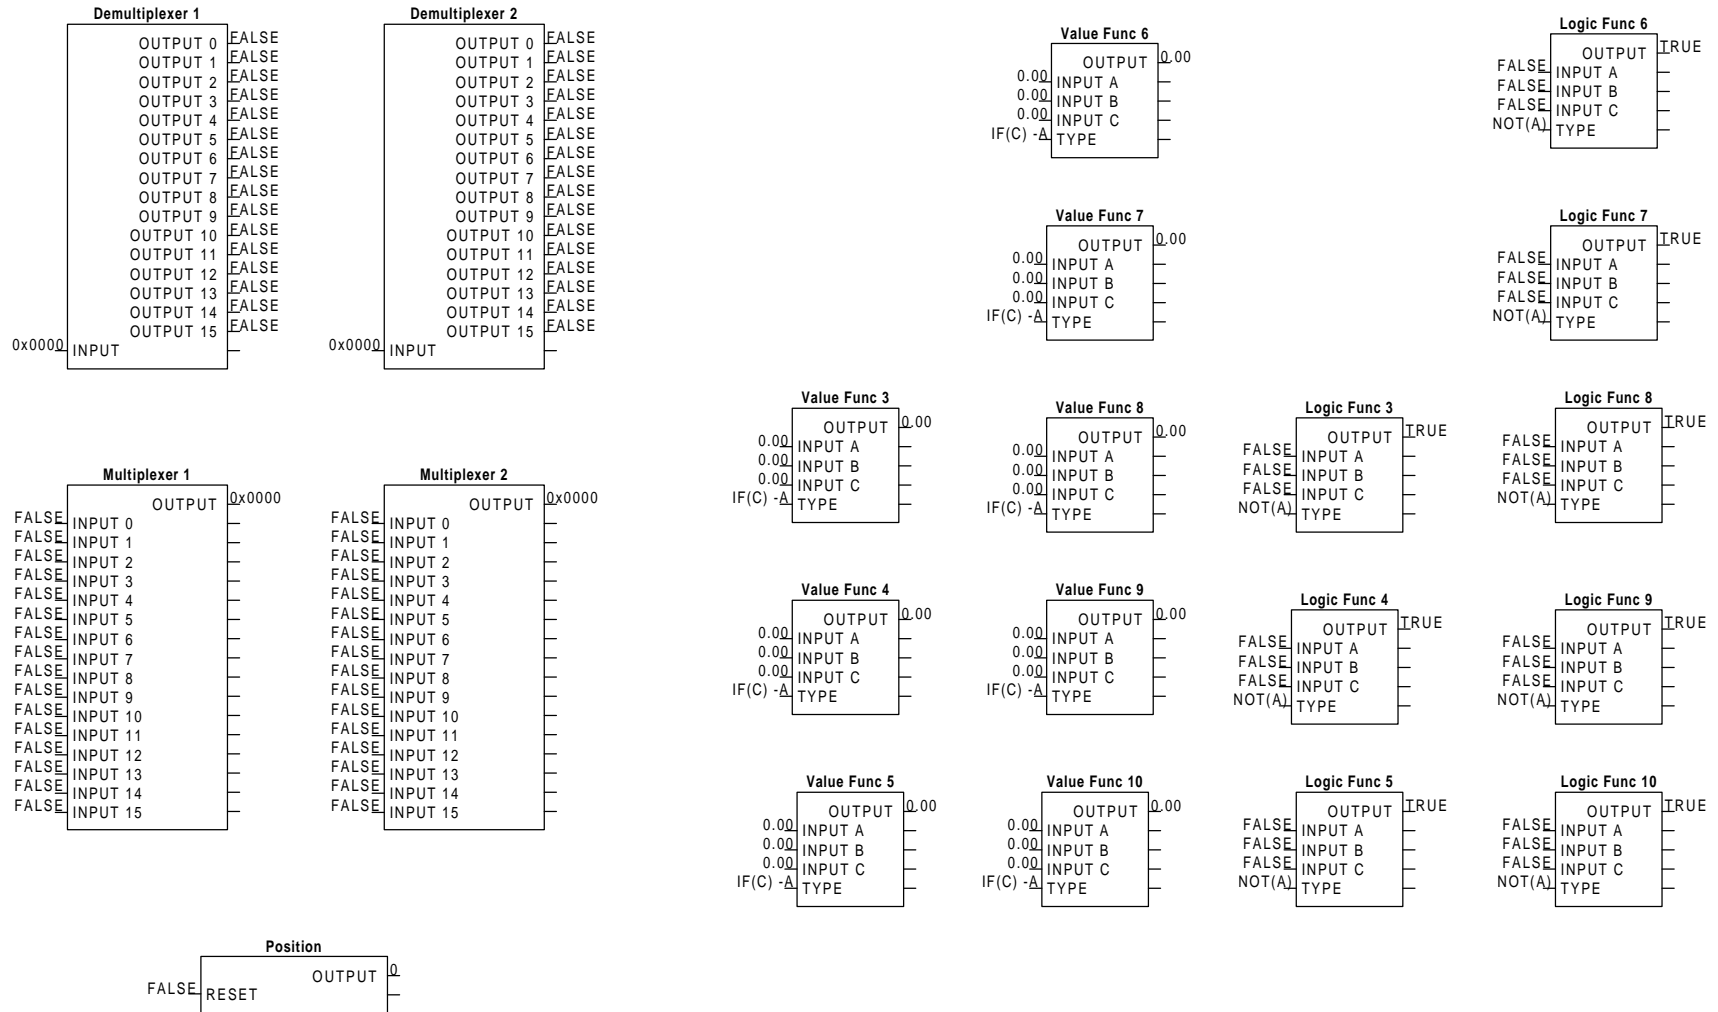

Setpoint Functions

Trips

Hoist/Lift

Configuration for version 1.x 690+.

Important! Configurations display configurable connections and parameters only.	DWN		SIZE A	DWG. NO.
	CHK		D:\CELITE\New_4.690	
	APP		ISSUE 1	SCALE
			SHEET	4 OF 6

Speed Programmed Winder (SPW)

Important!
Configurations display configurable connections and parameters only.

DWN			SIZE	DWG. NO.
CHK		D:\CELITE\New_4.690	ISSUE	1
APP			SCALE	SHEET 5 OF 6

Miscellaneous

Configuration for version 1.x 690+.